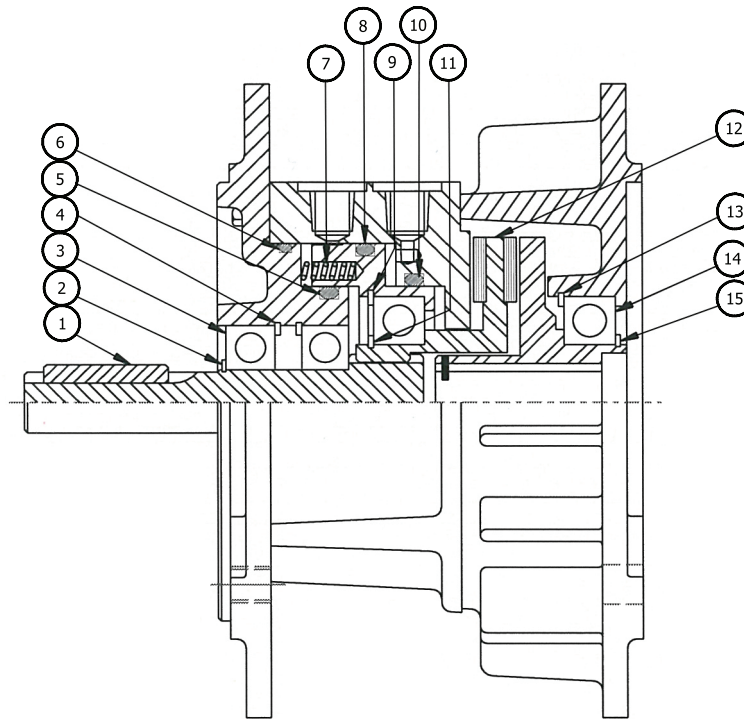

MODEL ECB1125 REPAIR KIT 4115K

ITEM	NAME	PART NO.	QTY
1.	Key	2467-1	2
2.	Retaining Ring	3616	1
3.	Bearing	EI1604-5	2
4.	Retaining Ring	2800	2
5.	O-Ring	3890	1
6.	O-Ring	4045	1
7.	Spring	4034	12
8.	O-Ring	4045	1
9.	Snap Ring	3626	1
10.	O-Ring	4046	1
11.	Snap Ring	4039	1
12.	Rotor Assembly	5002	1
12A.	Disc	5000	1
12B.	Friction Lining	5001	2
13.	Retaining Ring	4040	1
14.	Bearing	4047	2
15.	Retaining Ring	2801	1